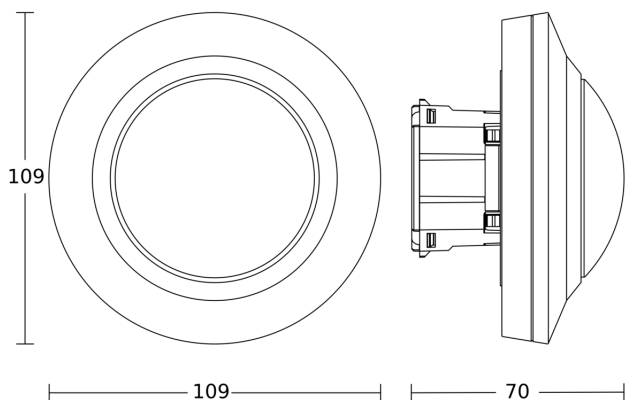

PD-8 ECO

DALI-2 Input Device - in-ceiling installation black
EAN 4007841 088163
Article number 088163

Dimension Drawing 1

Dimension Drawing 2